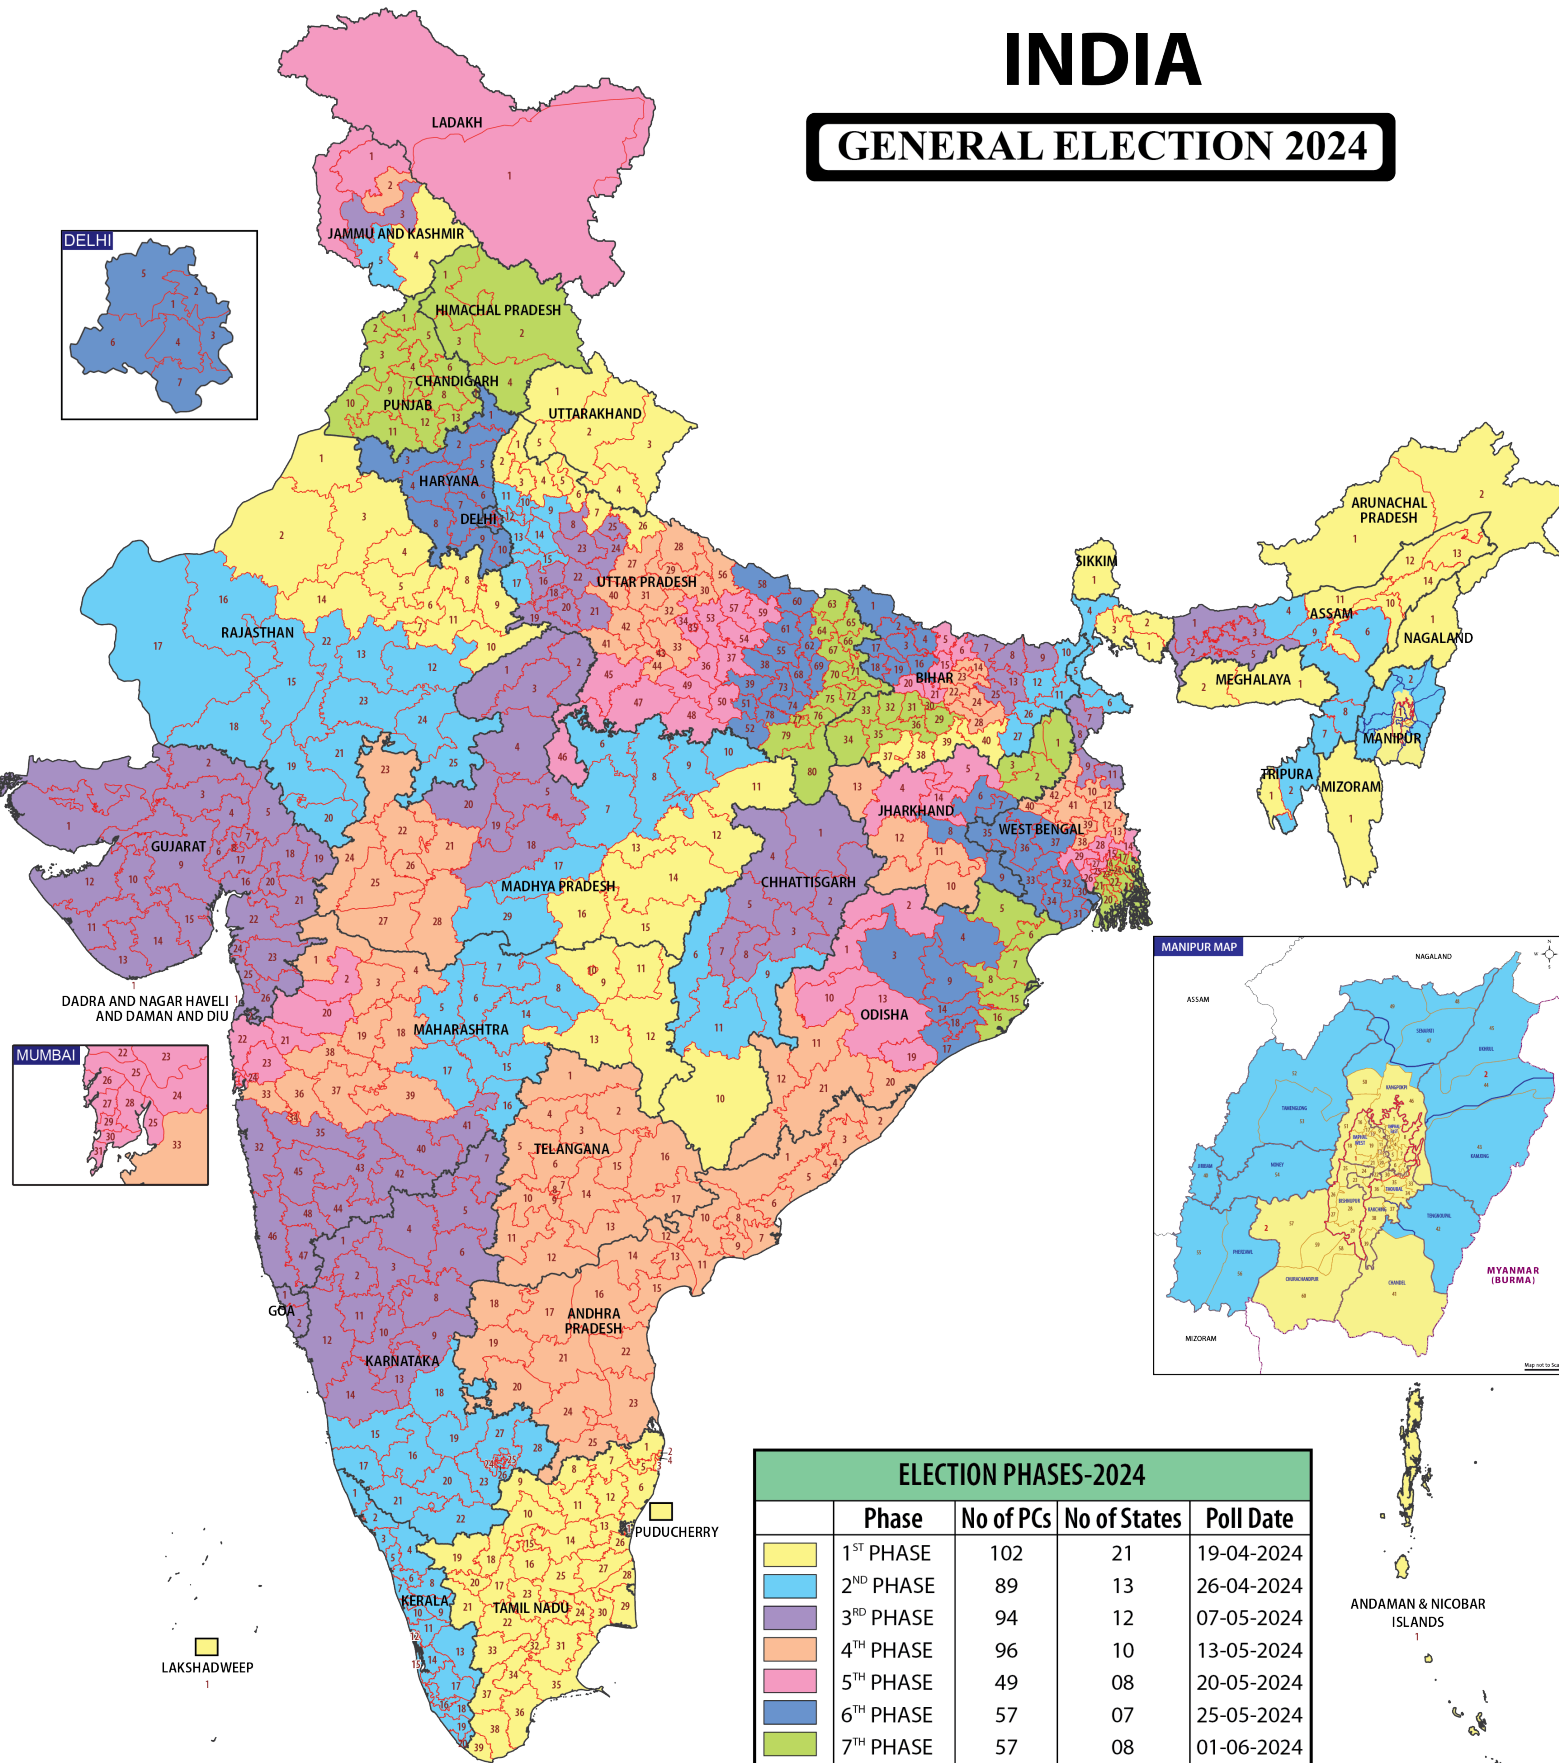

INDIA

GENERAL ELECTION 2024

LEGEND

- State / UT Boundary
- Parliamentary Boundary
- District Boundary
- Assembly Boundary

Map not to Scale